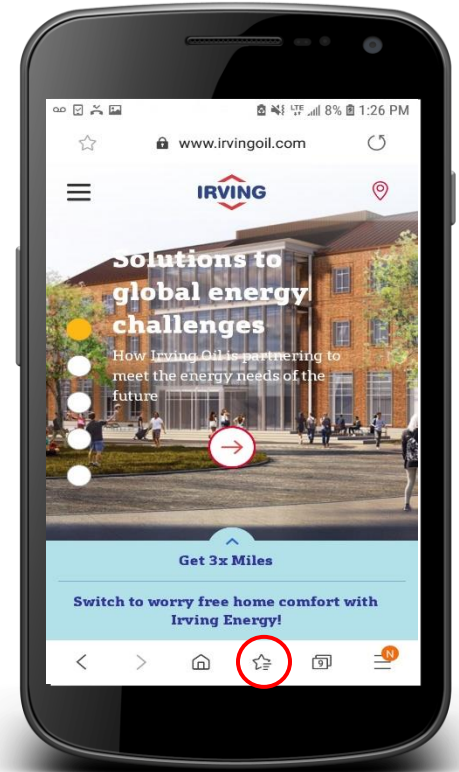

Step 3:

- From the Irving Oil landing page, press and hold the **bookmark icon** the bottom of the screen