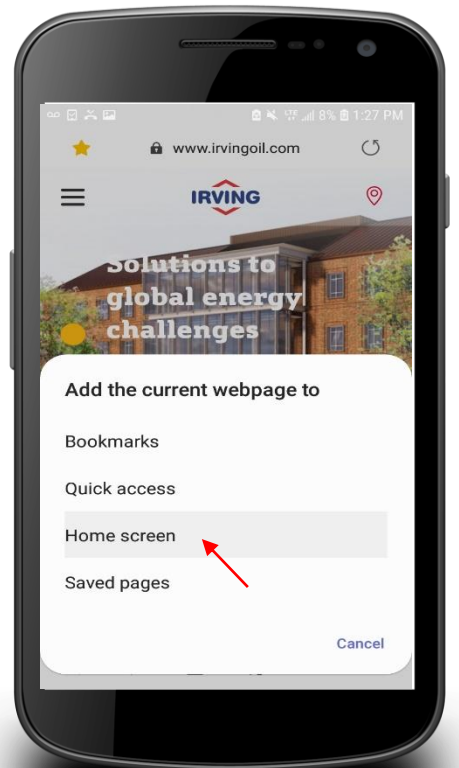

## Step 1:

- From the home screen, tap the **Android browser icon**

## Step 2:

- Navigate to [www.irvingoil.com](http://www.irvingoil.com) from search bar

### Step 4:

- From the pop-up menu, click on '**Home screen**'