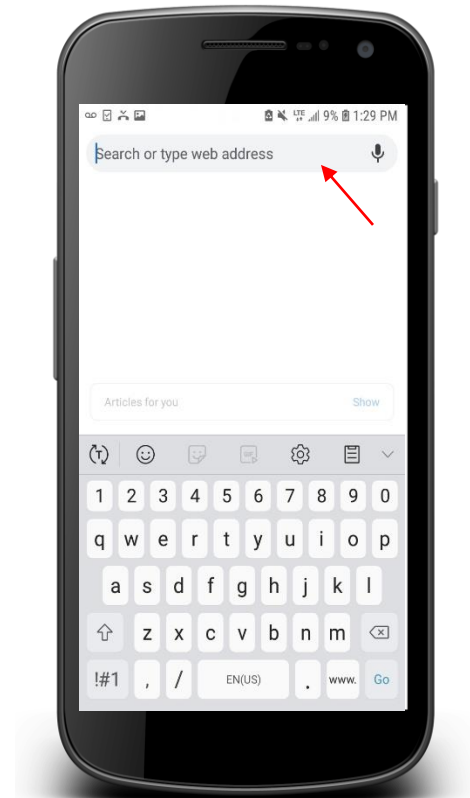

Step 2:

- Navigate to www.irvingoil.com from search bar